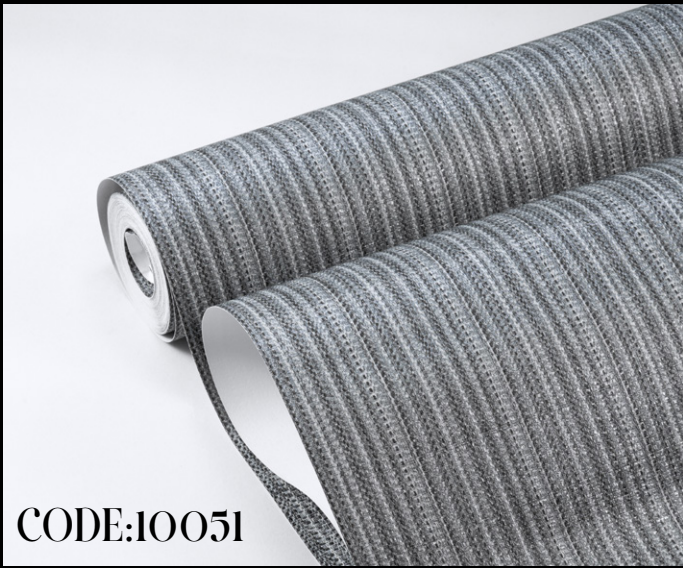

CODE:10052

CODE:10051